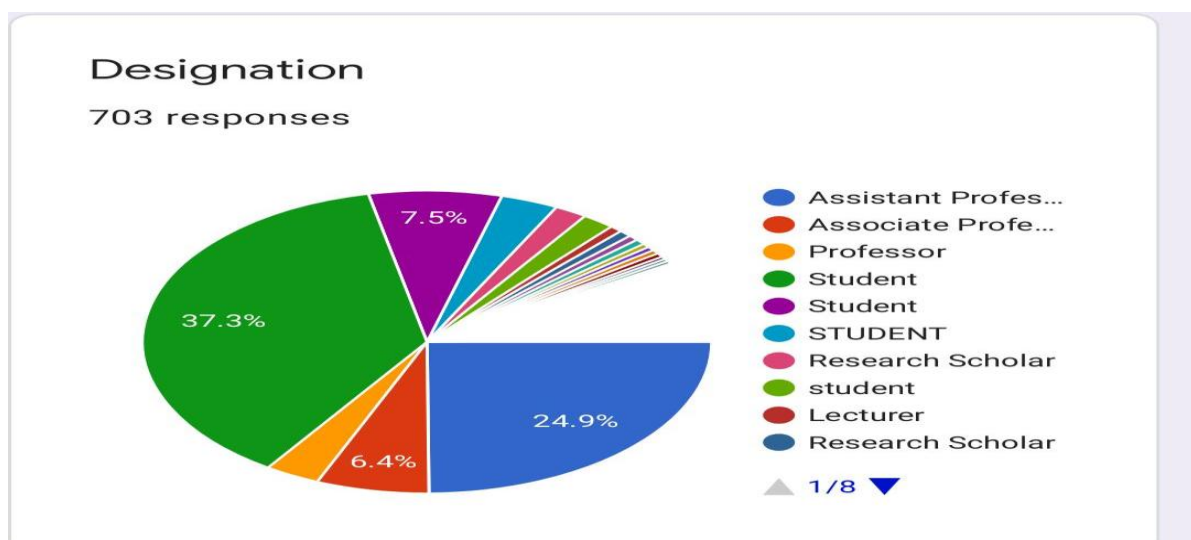

JECRC

Report
of
Online Quiz
organized by
Department of Mathematics
on
Contribution of Indian Mathematicians to the world
June 6-8, 2020

An online national level Mathematics Quiz competition was organized by Department of Mathematics of Jaipur Engineering College and Research Centre, Jaipur on 6-8th June 2020.

Title of the quiz was “Contribution of Indian Mathematicians to the World”.

The information and links of the quiz were shared with the registered participants through mails and digital media.

Almost 750 academicians, scholars and students from all over the country participated in the event and got E-certificates.

We got an overwhelming response from all over the country on all the three days for participation.