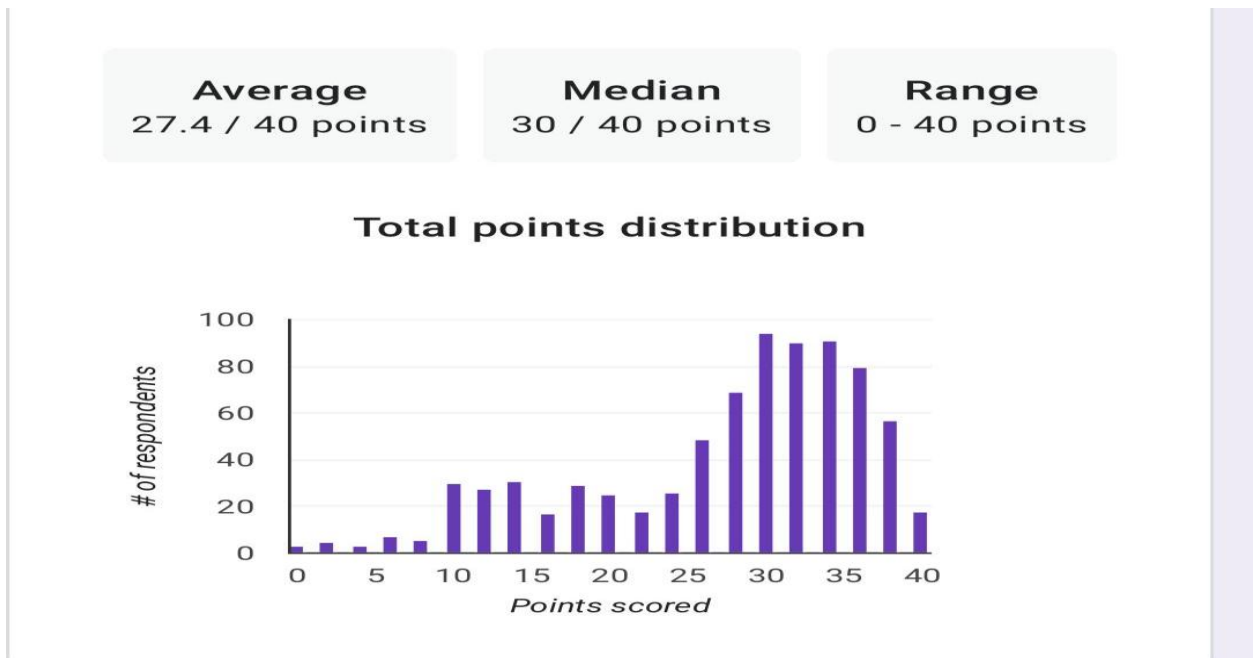

E-certificates were provided to those who scored greater than 60% marks.

Point distribution is given below: