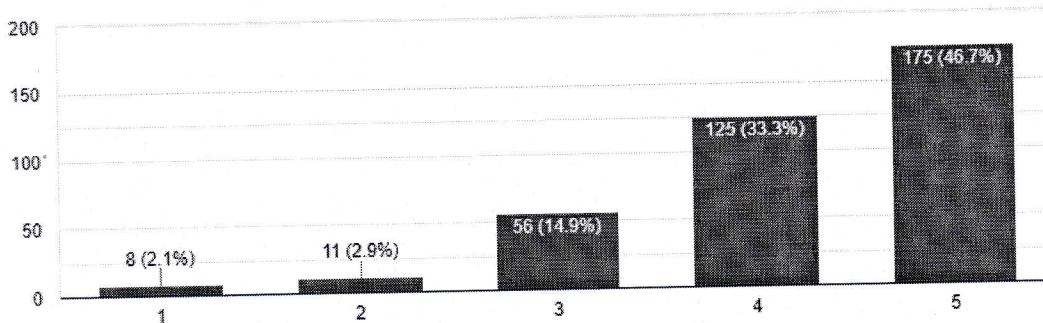

How would you rate Blood Donation Camp?

375 responses

How would you rate social events?

375 responses

How would you rate SDP donation?

375 responses

Line
Academic year
JECRC, Jaipur

JAIPUR ENGINEERING COLLEGE
AND RESEARCH CENTRE