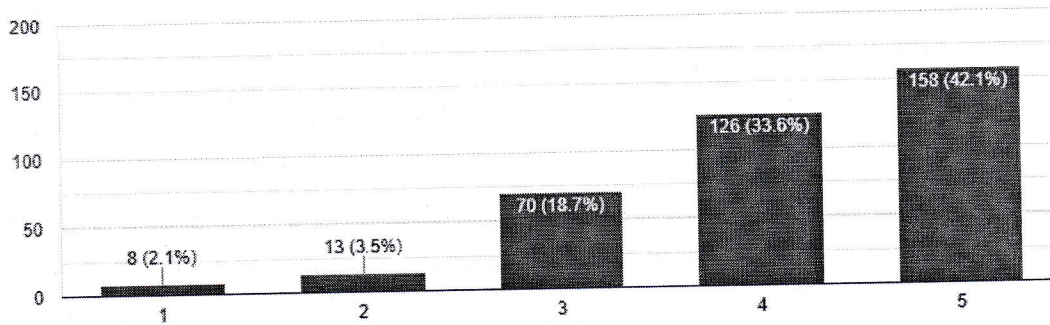

JAIPUR ENGINEERING COLLEGE
AND RESEARCH CENTRE

Jaipur Engineering college and research
centre, Shri Ram ki Nangal, via Sitapura
RIICO Jaipur- 302 022.

Academic year-2020-21

How would you rate the Institution support in organizing the activities?

375 responses

How would you rate the involvement of teachers and students in the activities?

375 responses