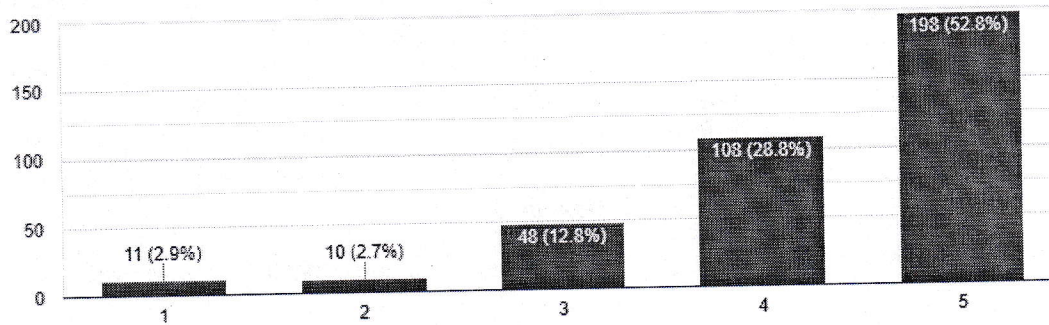

How would you rate Blood Donation Camp?

375 responses

How would you rate social events?

375 responses

How would you rate SDP donation?

375 responses

Line
Academic year
JECRC, Jaipur

JAIPUR ENGINEERING COLLEGE
AND RESEARCH CENTRE