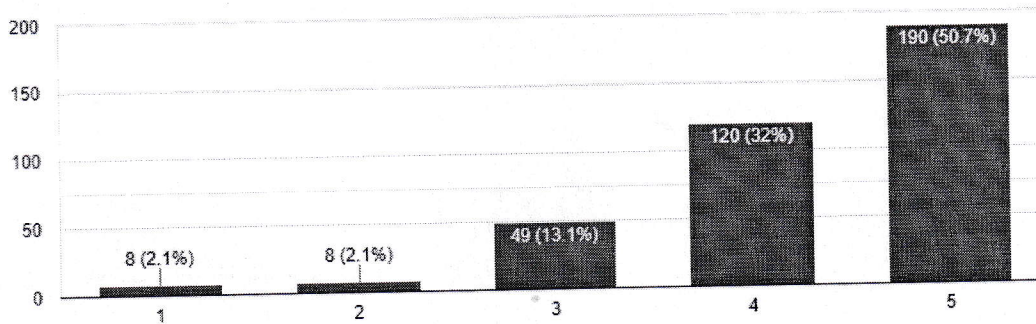

How would you rate Blood Donation Camp?

375 responses

How would you rate social events?

375 responses

How would you rate SDP donation?

375 responses

Line
Academic year
JECRC, Jaipur

JAIPUR ENGINEERING COLLEGE
AND RESEARCH CENTRE