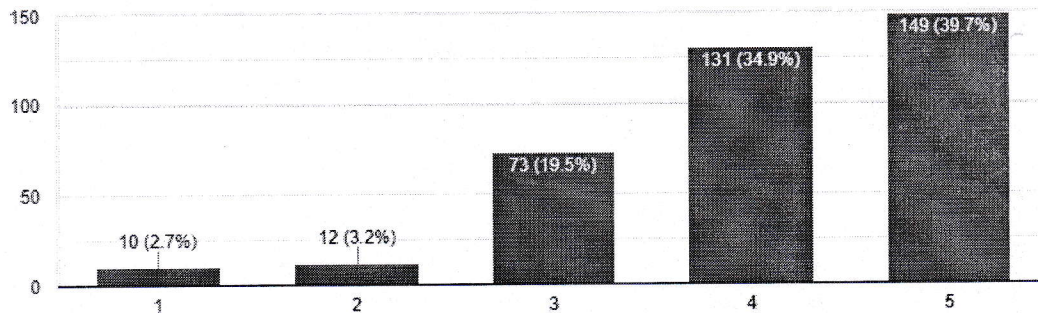

Branch

375 responses

- CSE
- IT
- ECE
- EE
- ME
- AI & DS
- CE

How would you rate the extracurricular activities at campus?

375 responses

[Signature]
Dean First Year
JECRC, Jaipur

[Signature]

ju
Cur