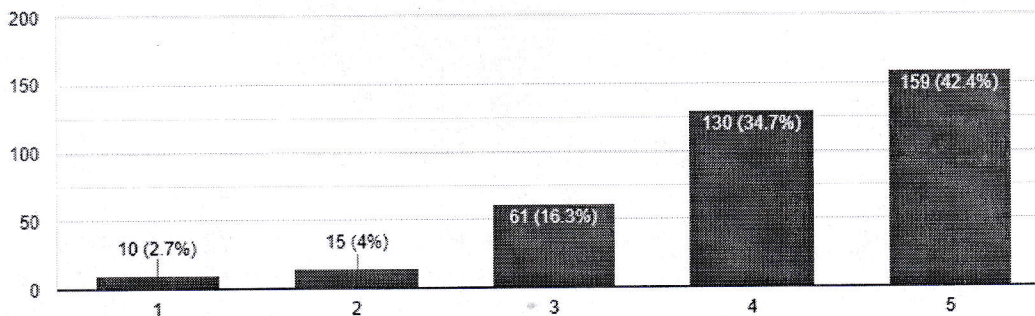

[Signature]
Dean First Year
JECRC, Jaipur