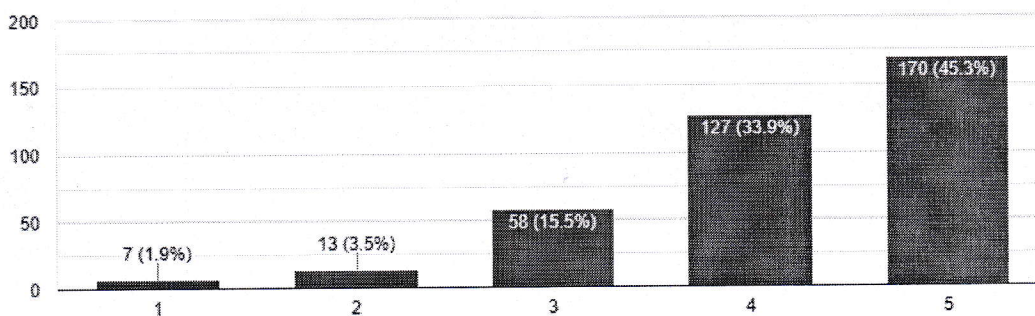

JAIPUR ENGINEERING COLLEGE
AND RESEARCH CENTRE

Jaipur Engineering college and research
centre, Shri Ram ki Nangal, via Sitapura
RIICO Jaipur- 302 022.

Academic year-2020-21

To what extent do you get motivation to propose activities?

375 responses

To what extent you get support to participate in the activities outside campus?

375 responses