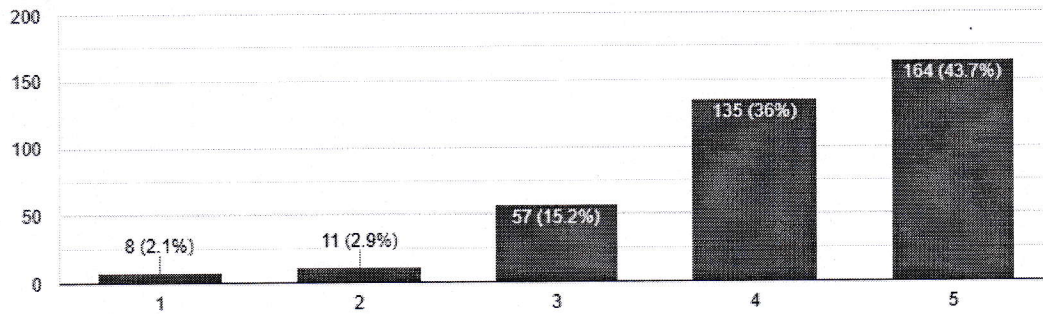

JAIPUR ENGINEERING COLLEGE
AND RESEARCH CENTRE

Jaipur Engineering college and research
centre, Shri Ram ki Nangal, via Sitapura
RIICO Jaipur- 302 022.

Academic year-2020-21

How would you rate the institute to support in conference?

375 responses

In what way the institute provides the platform to participate in the conference?

375 responses