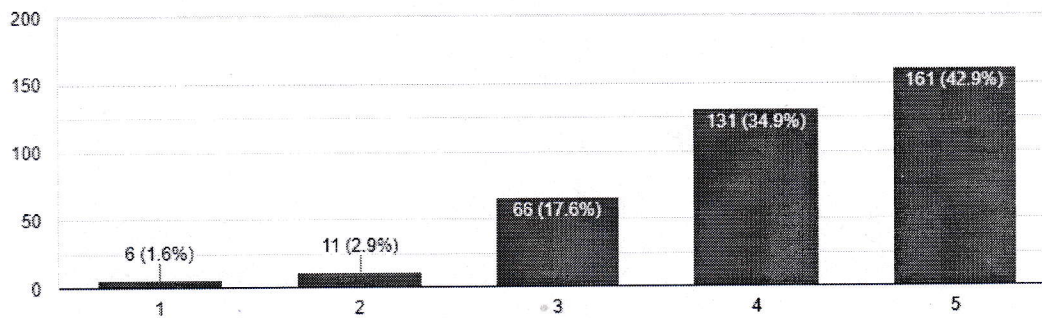

Jul
Dean First Year
JECRC, Jaipur