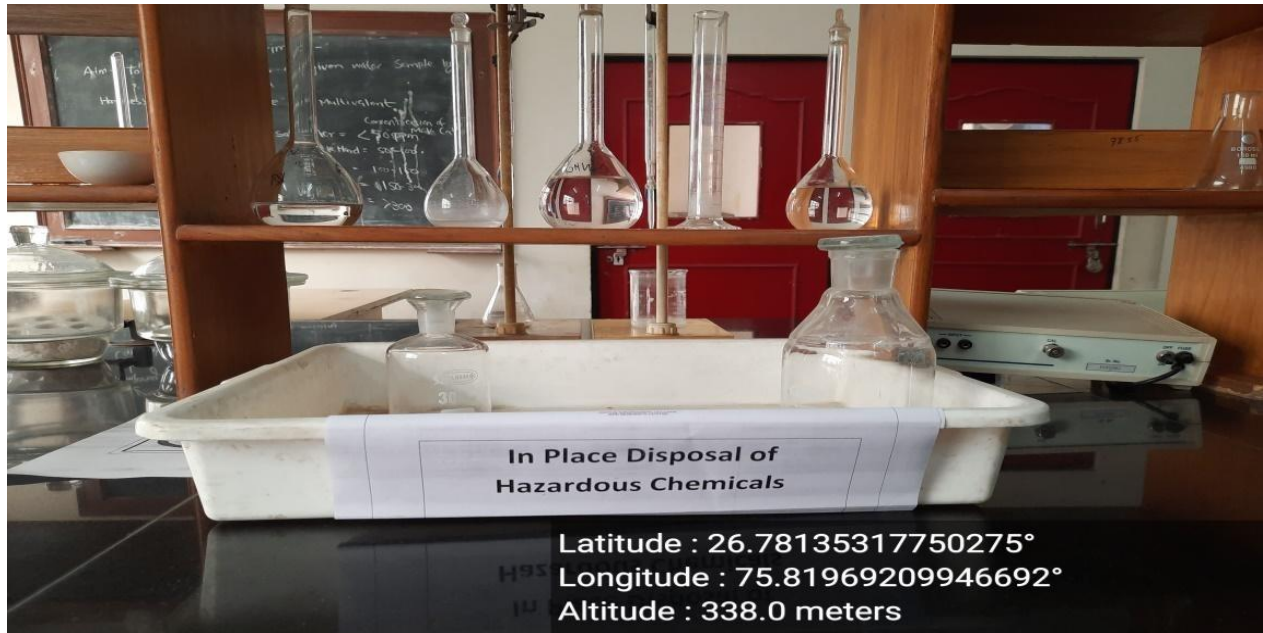

JAIPUR ENGINEERING COLLEGE
AND RESEARCH CENTRE

Jaipur Engineering college and research
centre, Shri Ram kiNangal, via Sitapura
RIICO Jaipur- 302 022.

Academic year-2023-24

In Place Disposal of Hazardous Chemicals in Laboratories

PRINCIPAL

Jaipur Engineering College &
Research Centre
Tonk Road, Jaipur-302022