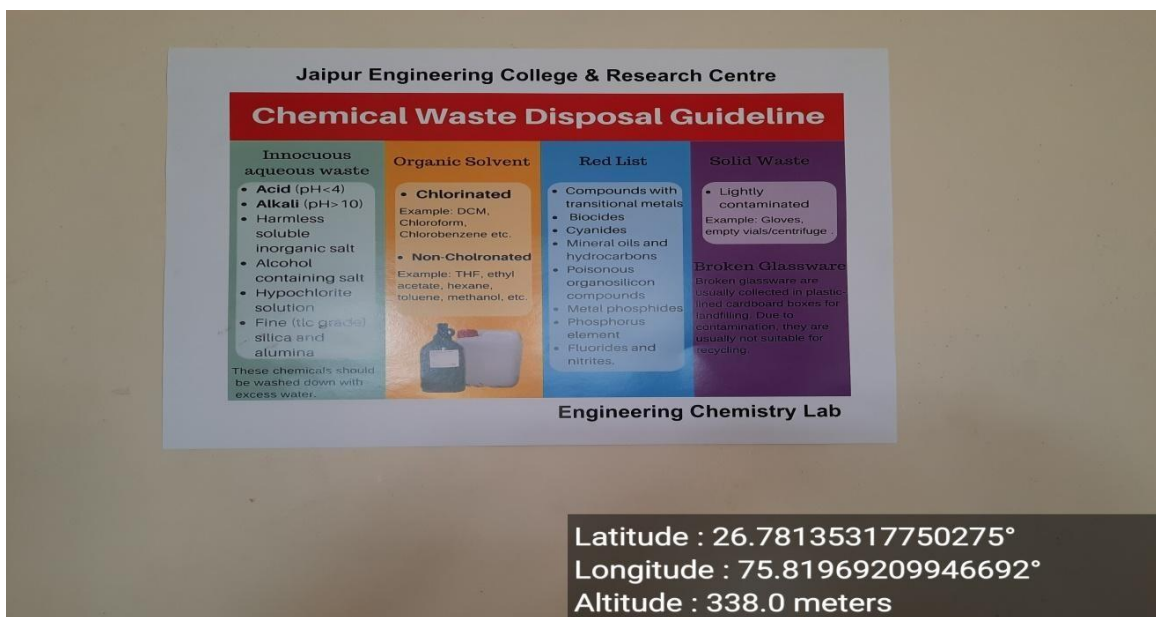

JAIPUR ENGINEERING COLLEGE
AND RESEARCH CENTRE

Jaipur Engineering college and research
centre, Shri Ram kiNangal, via Sitapura
RIICO Jaipur- 302 022.

Academic year-2023-24

Display of Poster/Charts for Awareness

PRINCIPAL
Jaipur Engineering College &
Research Centre
Tonk Road, Jaipur-302022